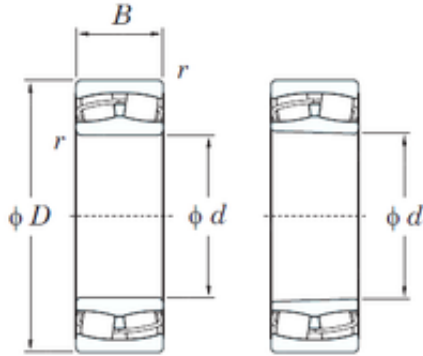

### 24124RHK30 KOYO Spherical Roller Bearings

Bearing No. 24124RHK30

Size	120x200x80 mm
Bore Diameter	120 mm
Outer Diameter	200 mm
Width	80 mm
d	120 mm
D	200 mm
B	80 mm
C	80 mm
r min.	2 mm
da min.	130 mm
Da max.	190 mm
ra max.	2 mm
Weight	10 Kg
Basic dynamic load rating (C)	605 kN
Basic static load rating (C0)	1020 kN
(Grease) Lubrication Speed	1600 r/min
(Oil) Lubrication Speed	2200 r/min
Calculation factor (e)	0,38
Calculation factor (Y0)	1,72
Calculation factor (Y1)	1,75

24124RHK30 Bearing 2D drawings and 3D CAD models